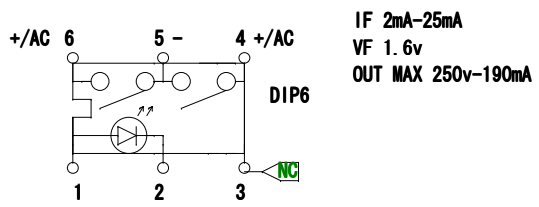

SR 1-SR 8  
FAIRCHILD-HSR312

REMOTE-SERVER

2010/4/5  
on-off. sch